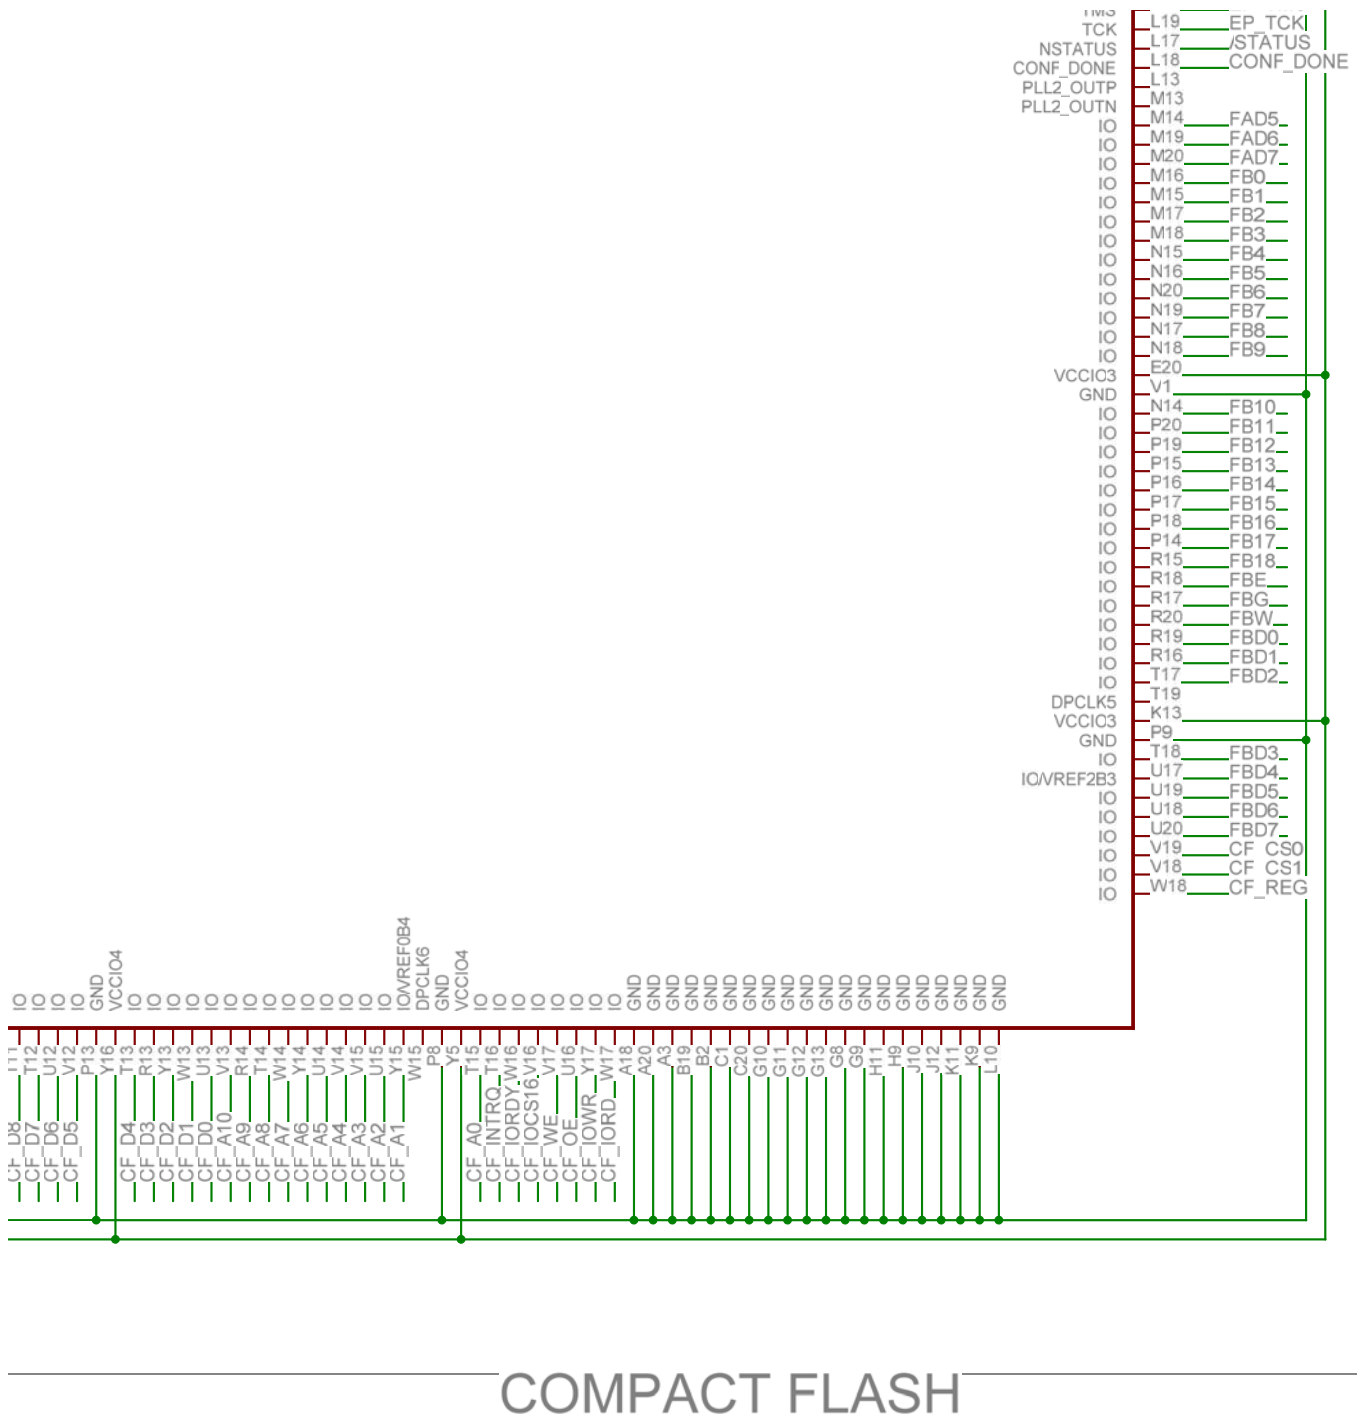

ATMEL

LCD

COMPACT FLASH

FLASH B