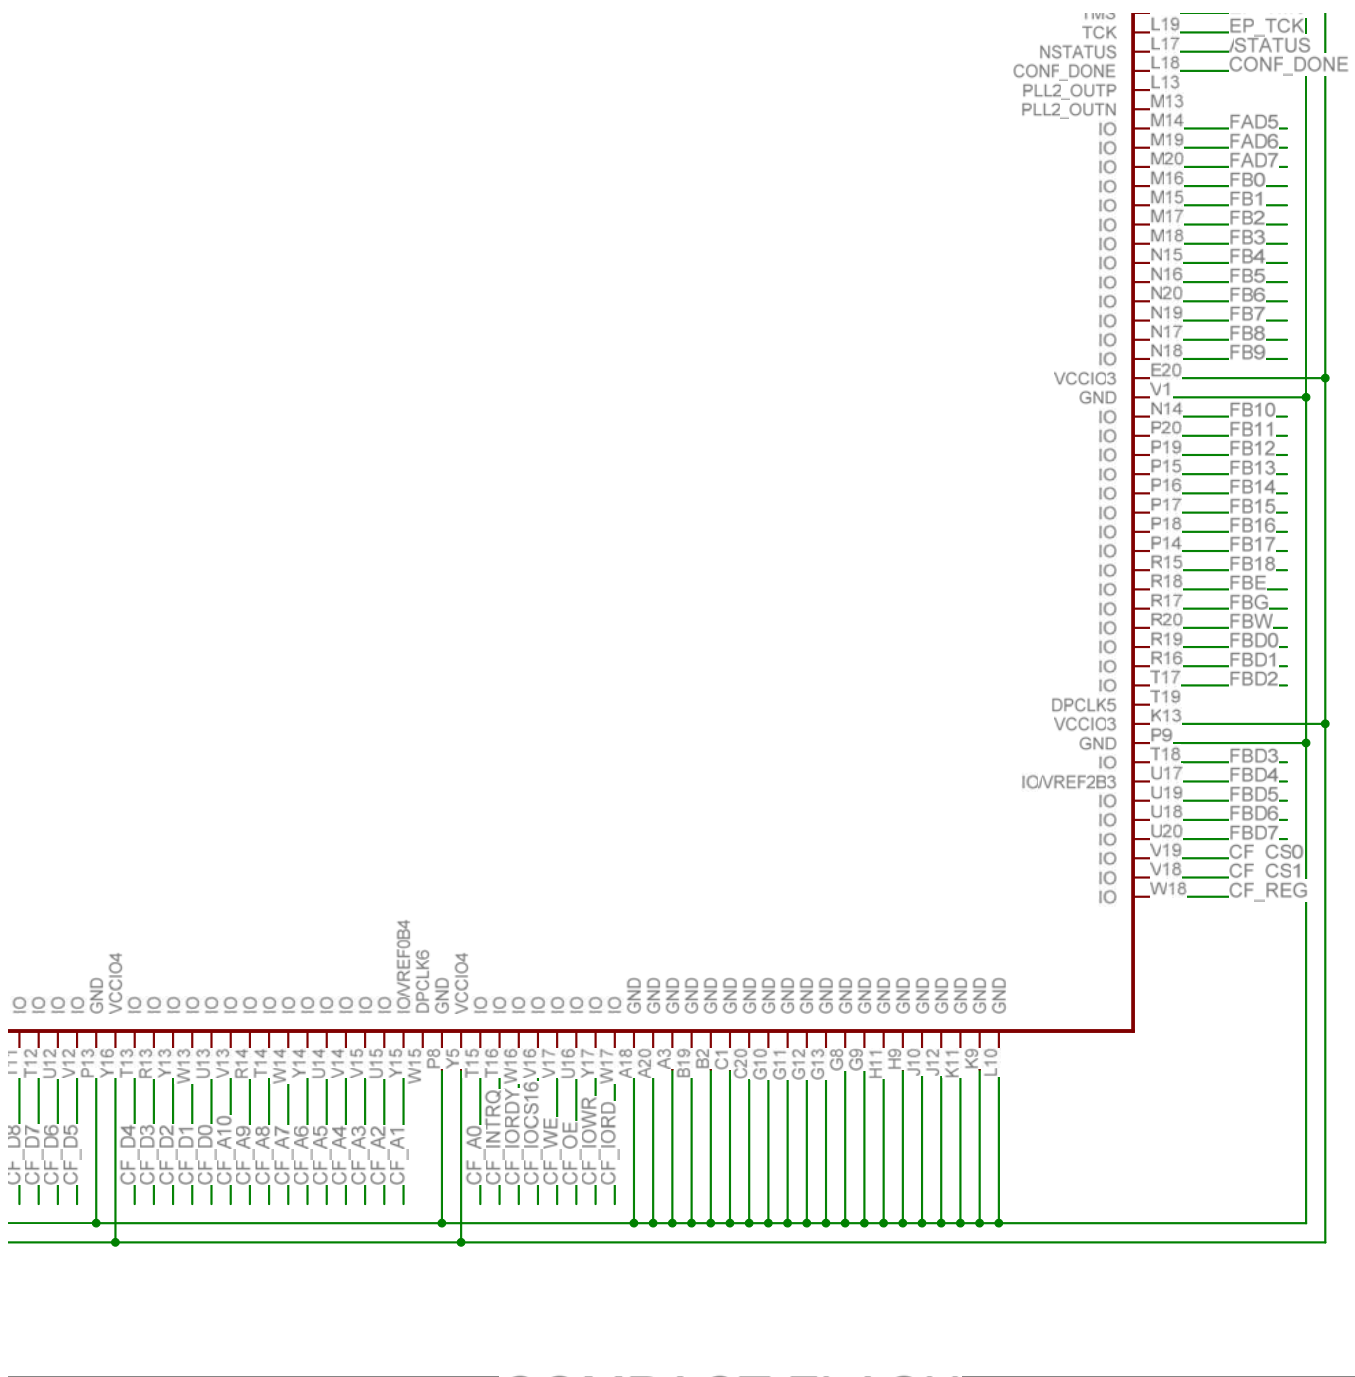

ATMEL

LCD

COMPACT FLASH

FLASH B

RAM