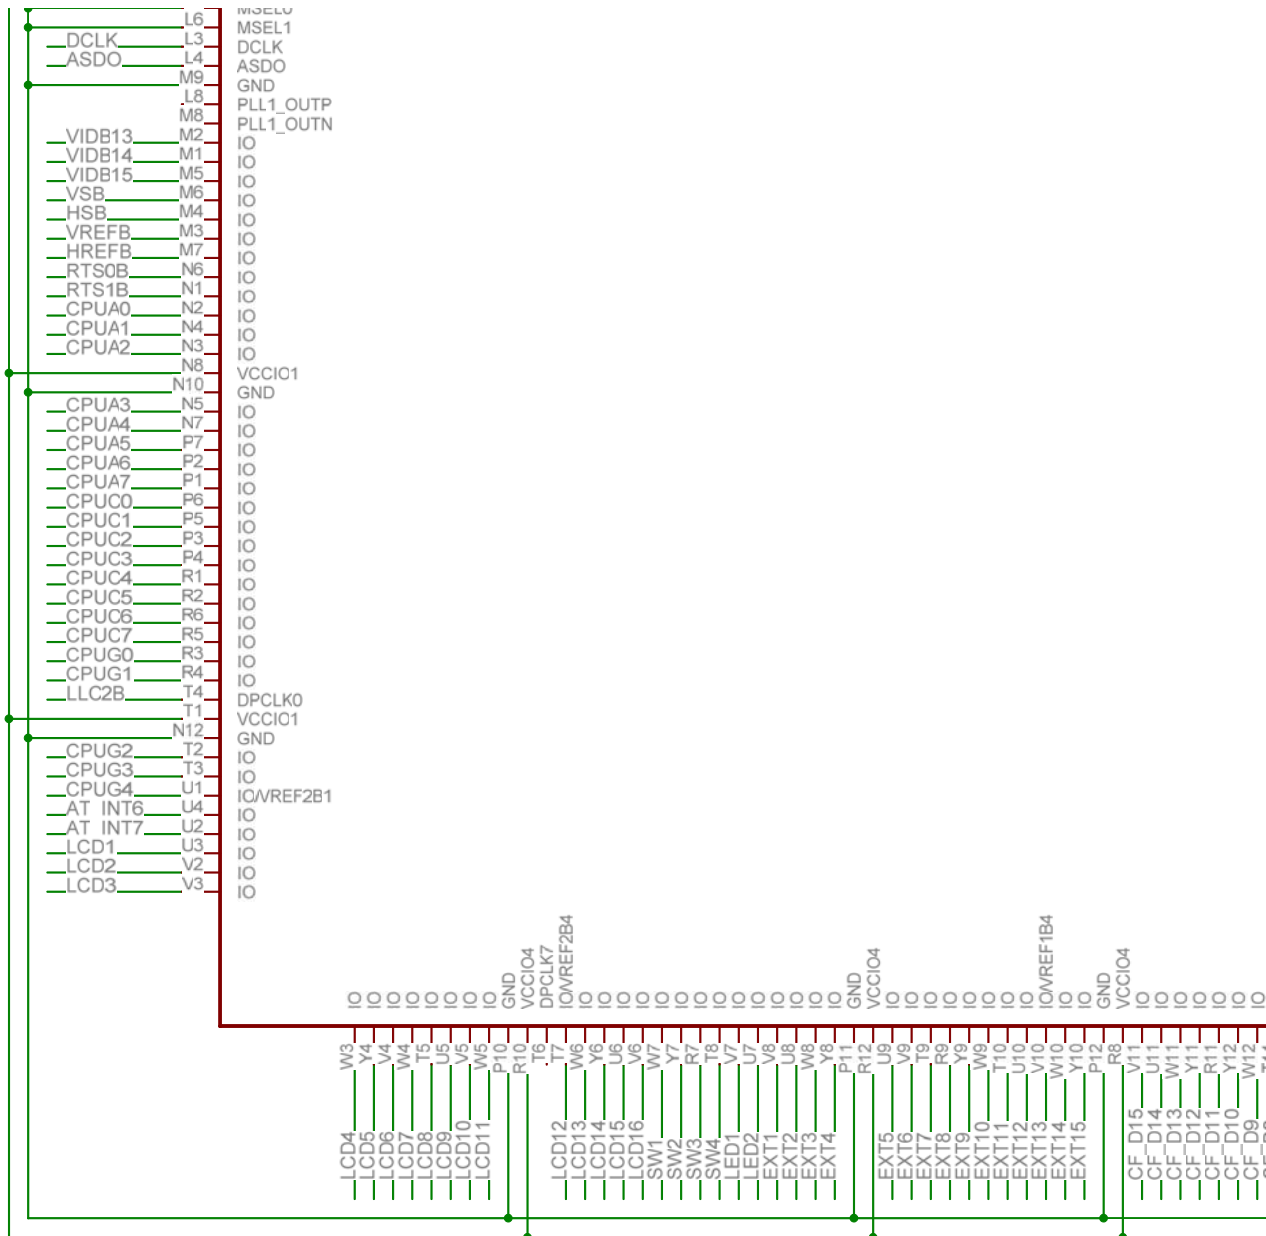

ATMEL

LCD

COMPACT FLASH

FLASH B

RAM