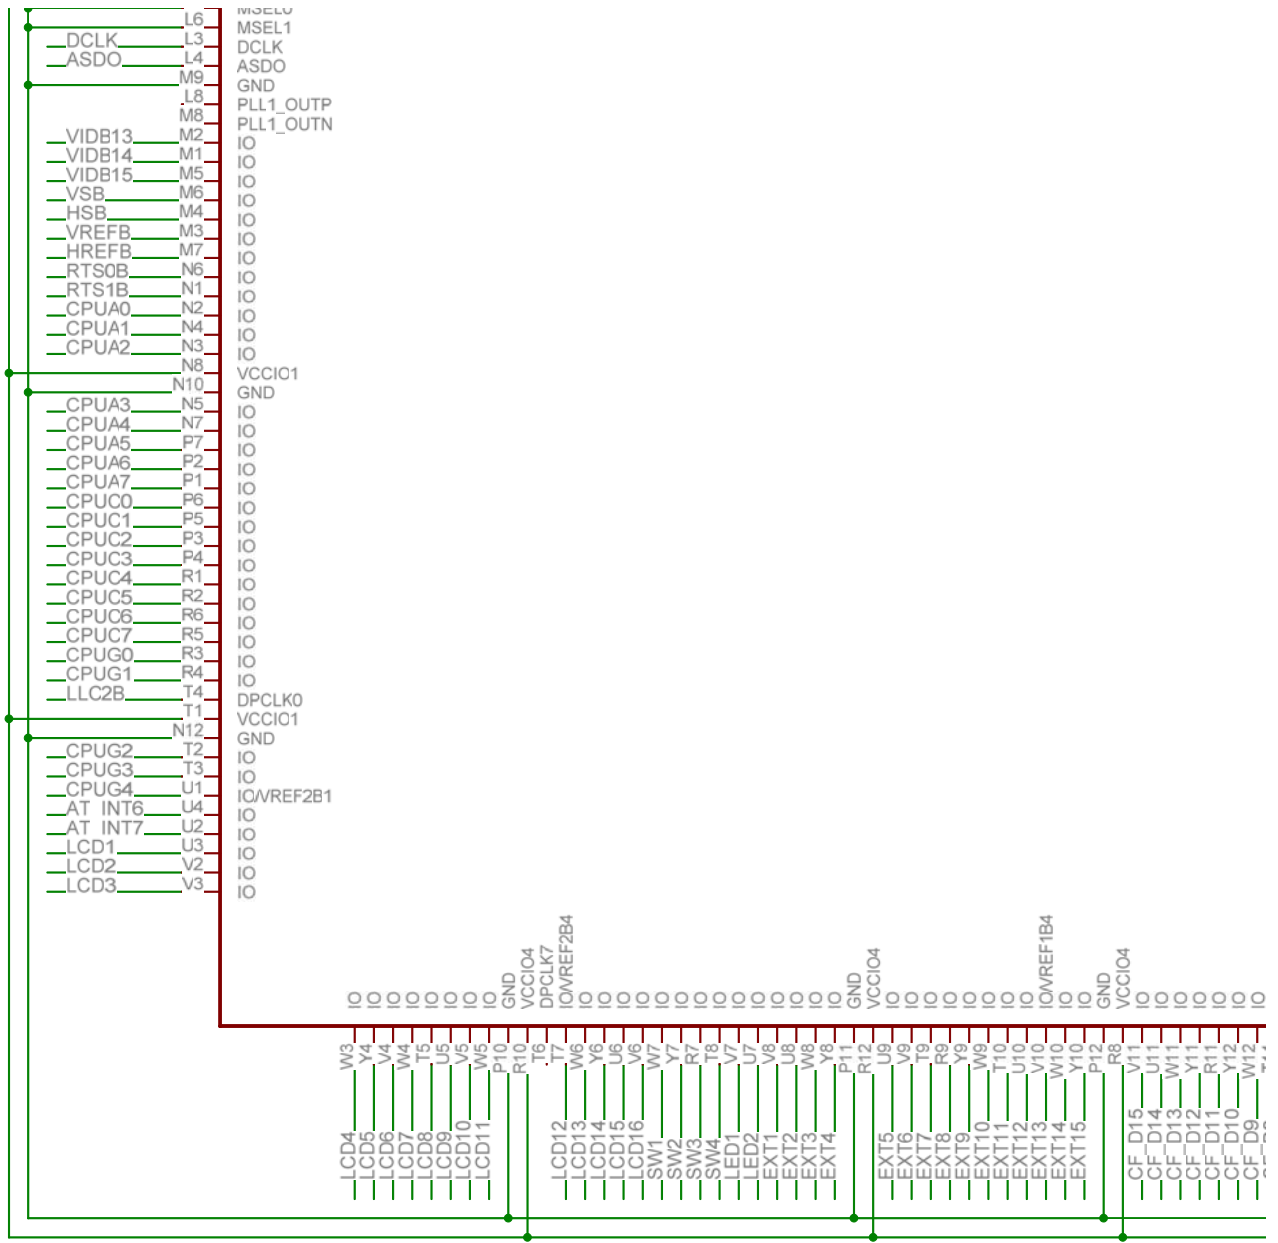

ATMEL

LCD

COMPACT FLASH

FLASH B